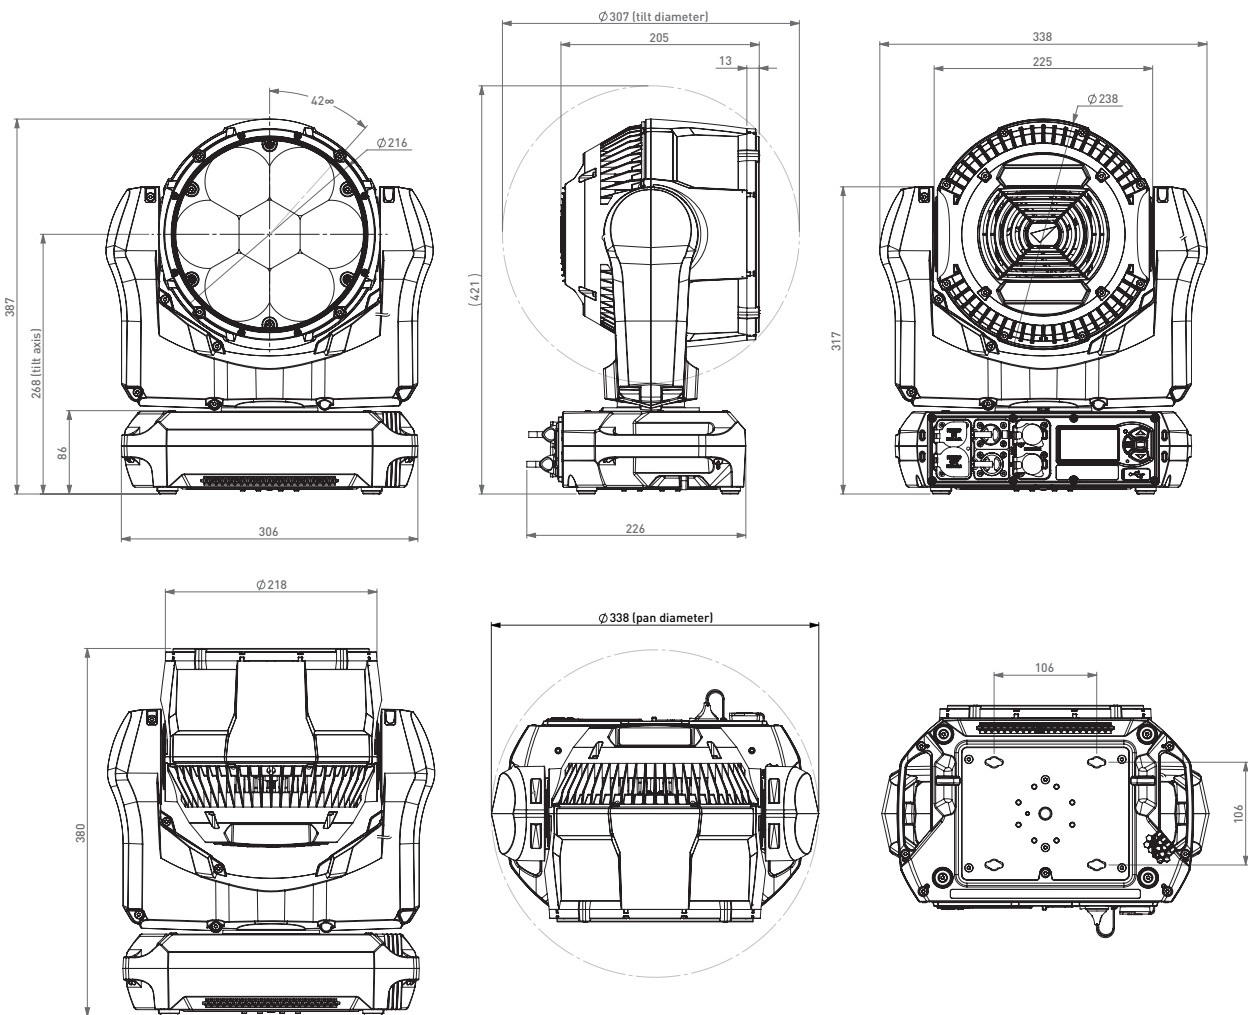

MAC Aura XIP

WASH LIGHT W/ SMART OUTDOOR PROTECTION & AURA FILAMENTS

SPEC SHEET

DIMENSIONS

PHYSICAL

Width (across yoke): 338 mm (13.31 in.)
 Width (base): 306 mm (12.05 in.)
 Height (head straight up): 380 mm (14.96 in.)
 Height (maximum): 421 mm (16.57 in.)

Depth (head): 205 mm (8.07 in.)
 Depth (base): 226 mm (8.90 in.)
 Minimum center-to-center distance
 in side-by-side installation: 350 mm (13.78 in.)
 Weight: 8.95 kg (19.73 lbs)

All dimensions are in mm